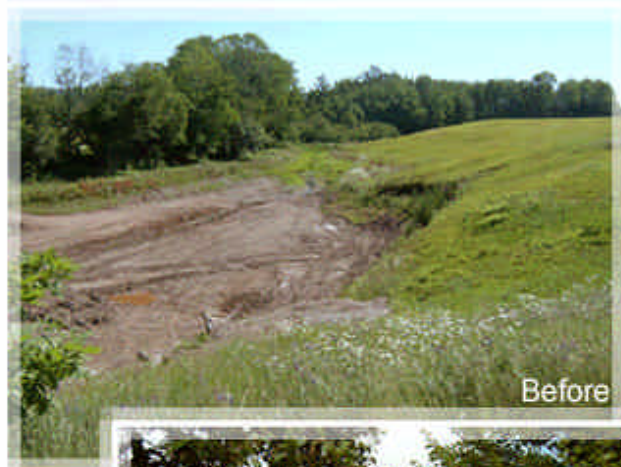

Ditch Doctor

"...the smarter choice"

Adam Fisher, Owner Ditch Doctor Atlantic Ltd Glenholme, Nova Scotia Ph: (902) 662-2234 Fax: (902) 662-3898 Cell: (902) 899-1194 adam@ditchdoctor.ca www.ditchdoctor.ca	• Environmentally Friendly Drainage Solutions • Infrastructure Renewal Specialist • Custom Long Reach Excavation • NSCSA Certified